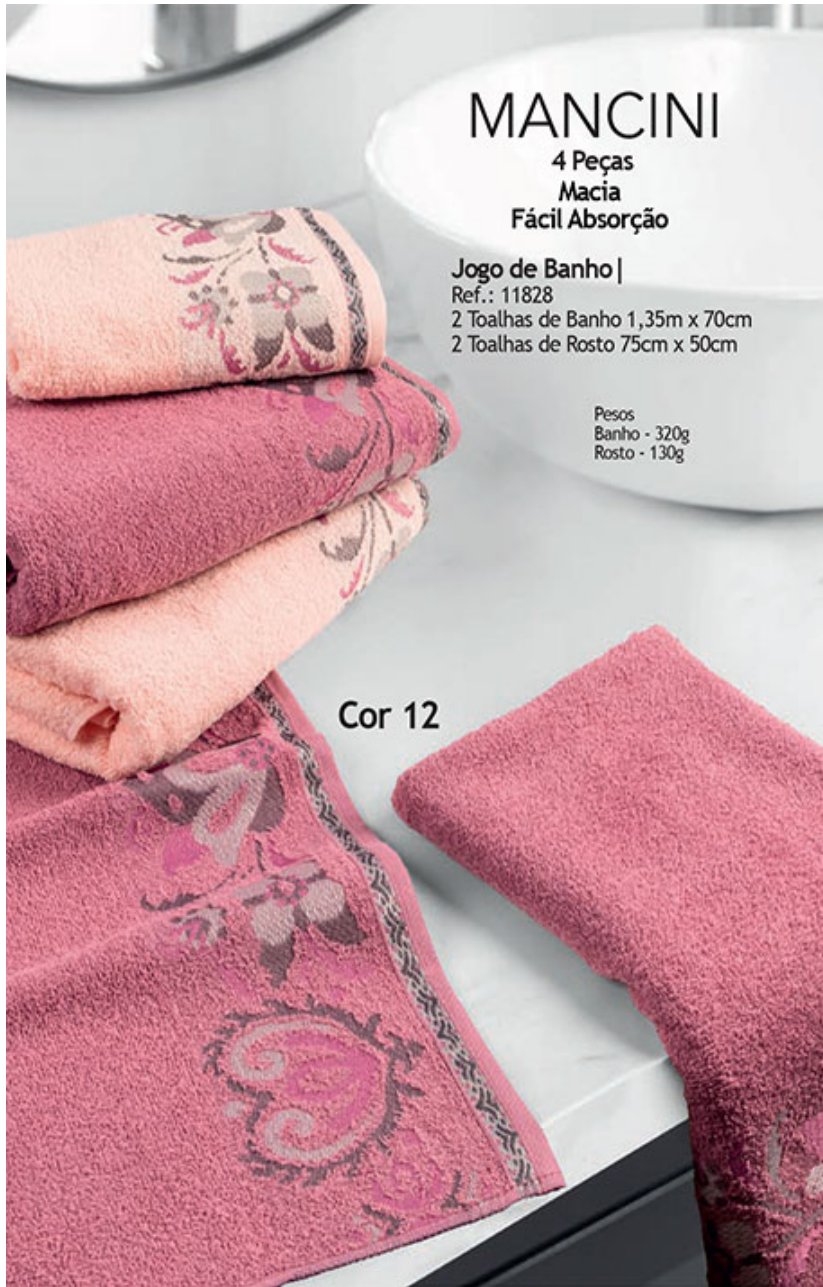

MANCINI

4 Peças
Macia
Fácil Absorção

Jogo de Banho |

Ref.: 11828
2 Toalhas de Banho 1,35m x 70cm
2 Toalhas de Rosto 75cm x 50cm

Pesos
Banho - 320g
Rosto - 130g

Cor 12