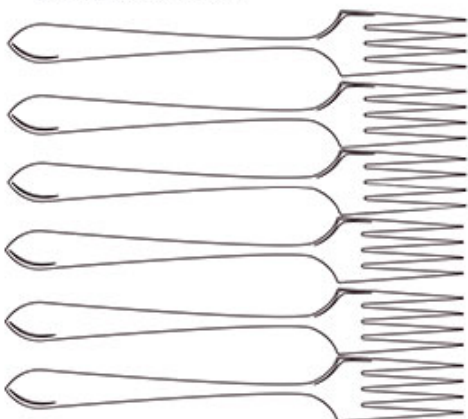

Ref. 10931 Cor 1 (R$ 90,00)
6 Garfos de Mesa