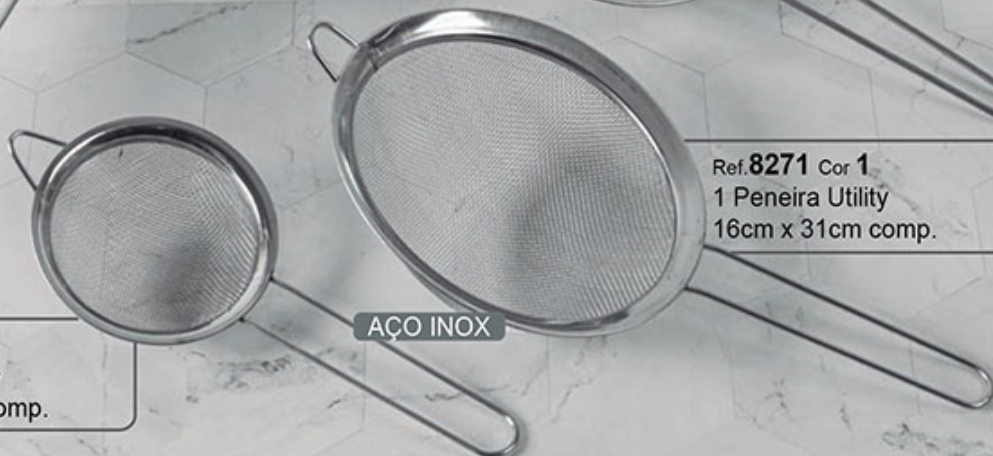

Ref. **8271** Cor 1

1 Peneira Utility  
16cm x 31cm comp.

AÇO INOX

Ref. **8270** Cor 1

1 Peneira Utility  
10cm x 22cm comp.

Coleção  
**MISTY**

POLIPROPILENO

Ref. **12056** Cor **13**  
1 Escorredor de Louças  
40cm x 20,5cm x 11,4cm alt.  
p/ 9 Pratos